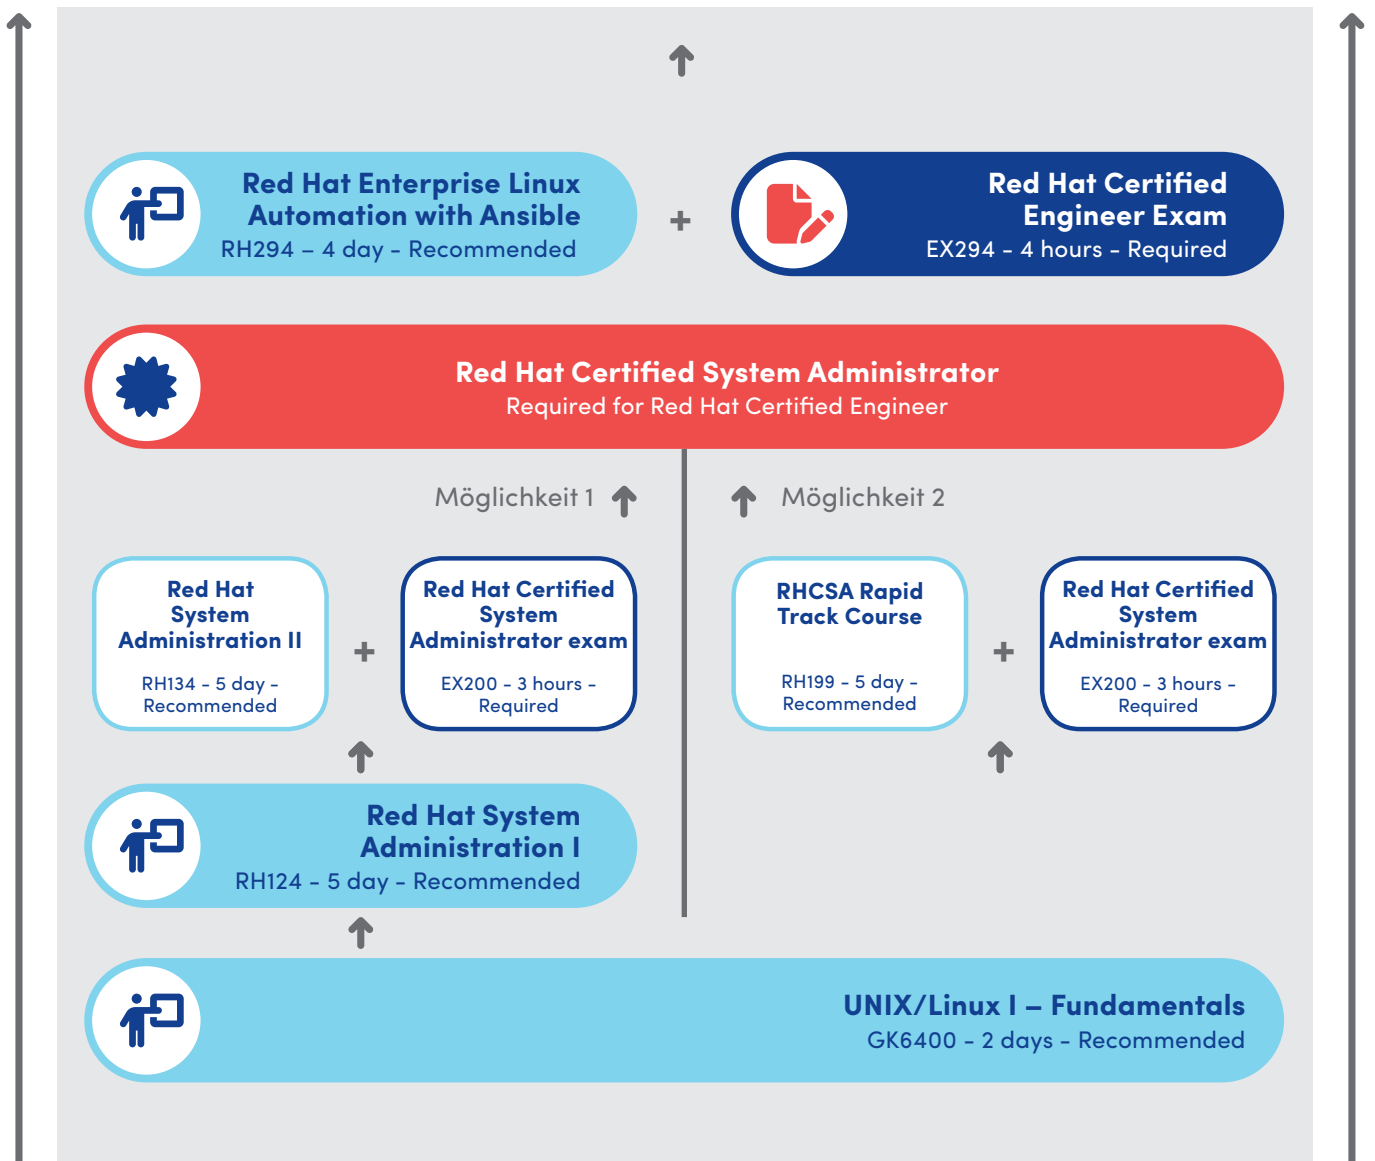

Red Hat Certified Engineer

Certification

Course

Exam