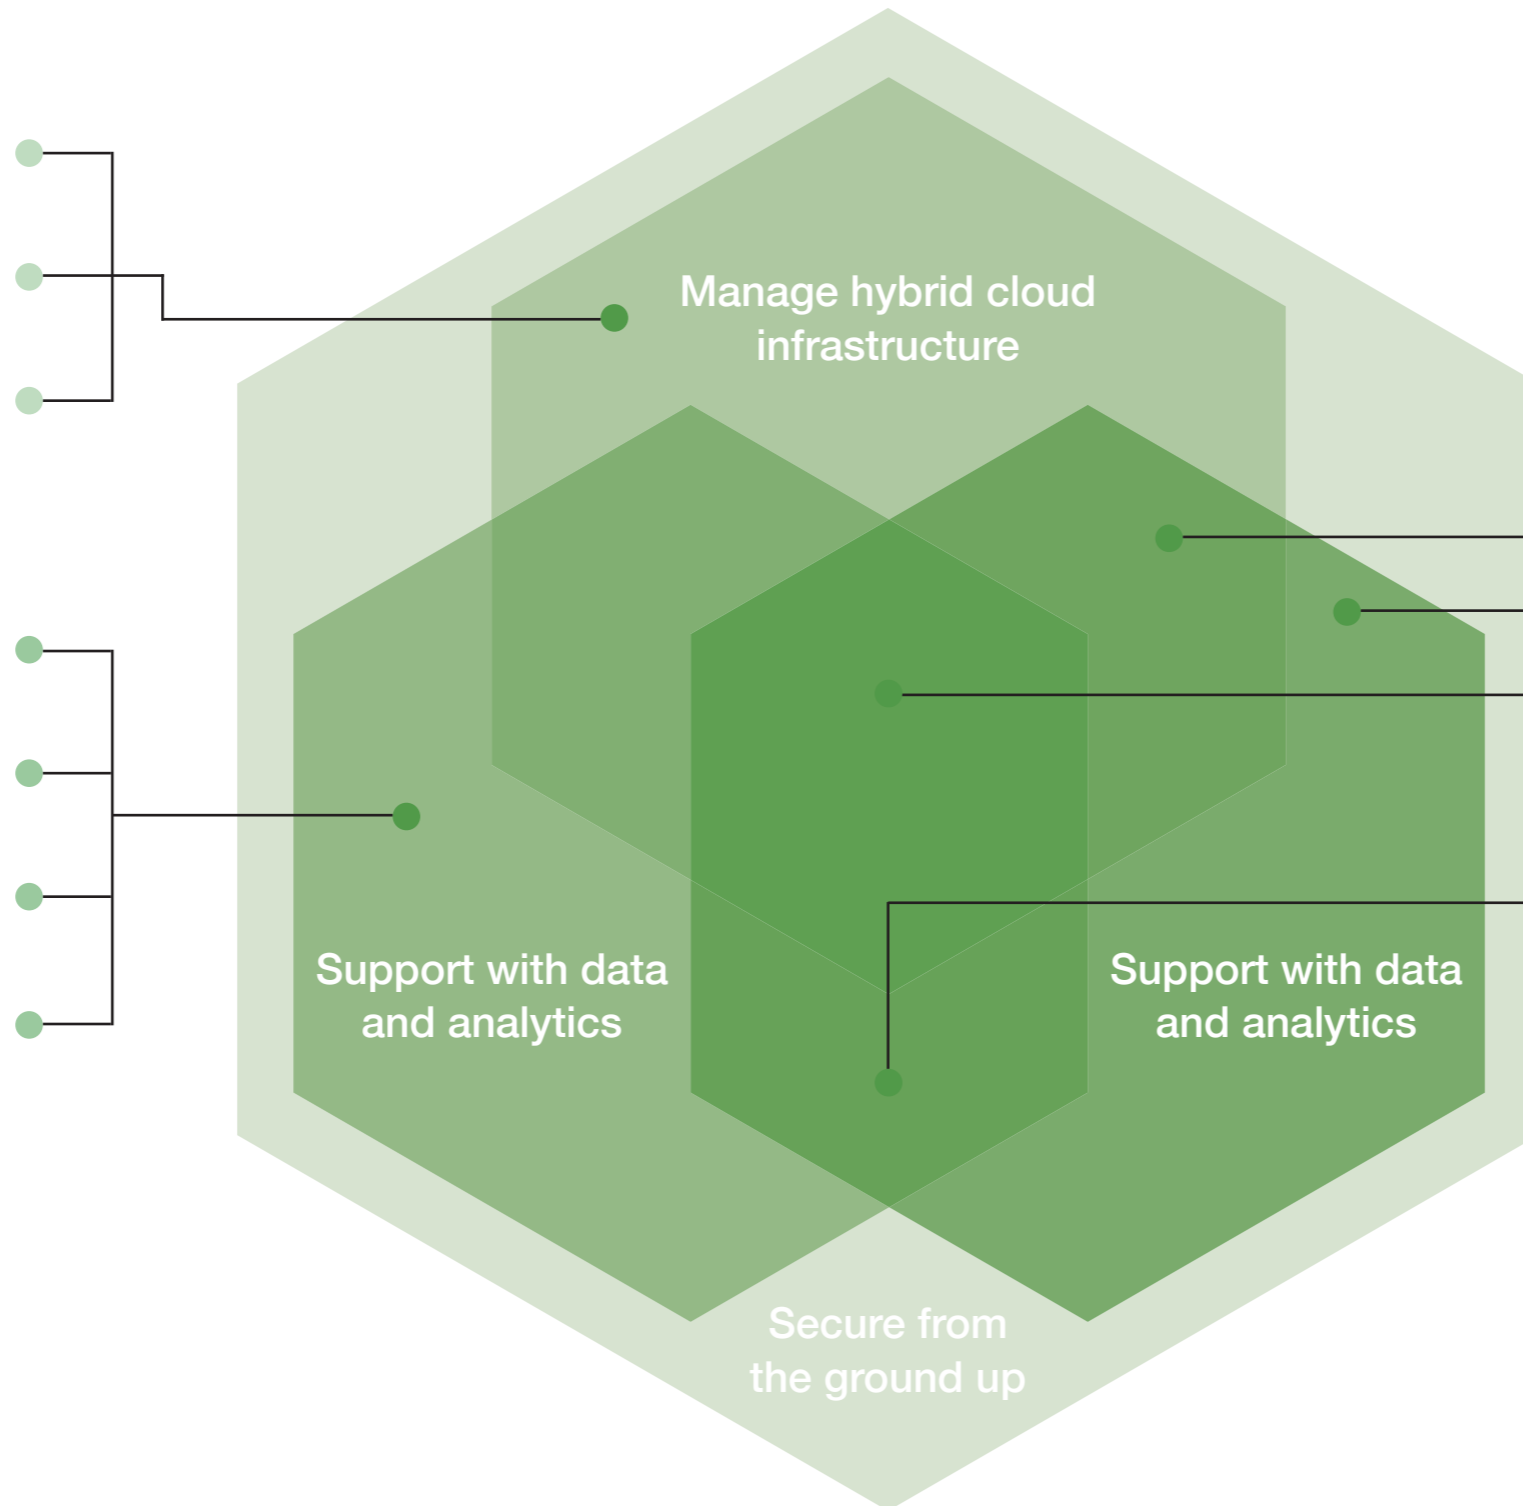

Upskill with Azure certifications

Advance your career, earn recognition, and validate your technical knowledge and ability in current and future industry job-roles with Microsoft Azure certifications.

Growing your skills with Azure can help you turn ideas into solutions with more than 200 services to build, deploy, and manage applications—in the cloud, on-premises, and at the edge—using the tools and frameworks of your choice. Visit the certifications page to get started.

- Azure Administrator Associate
AZ-104
- Azure Security Engineer Associate
AZ-500
- Azure for SAP Workloads Specialty
AZ-120

- Azure Data Scientist Associate
DP-100
- Azure Data Engineer Associate
DP-200, DP-201
- Azure Database Administrator Associate
- Data Analyst Associate